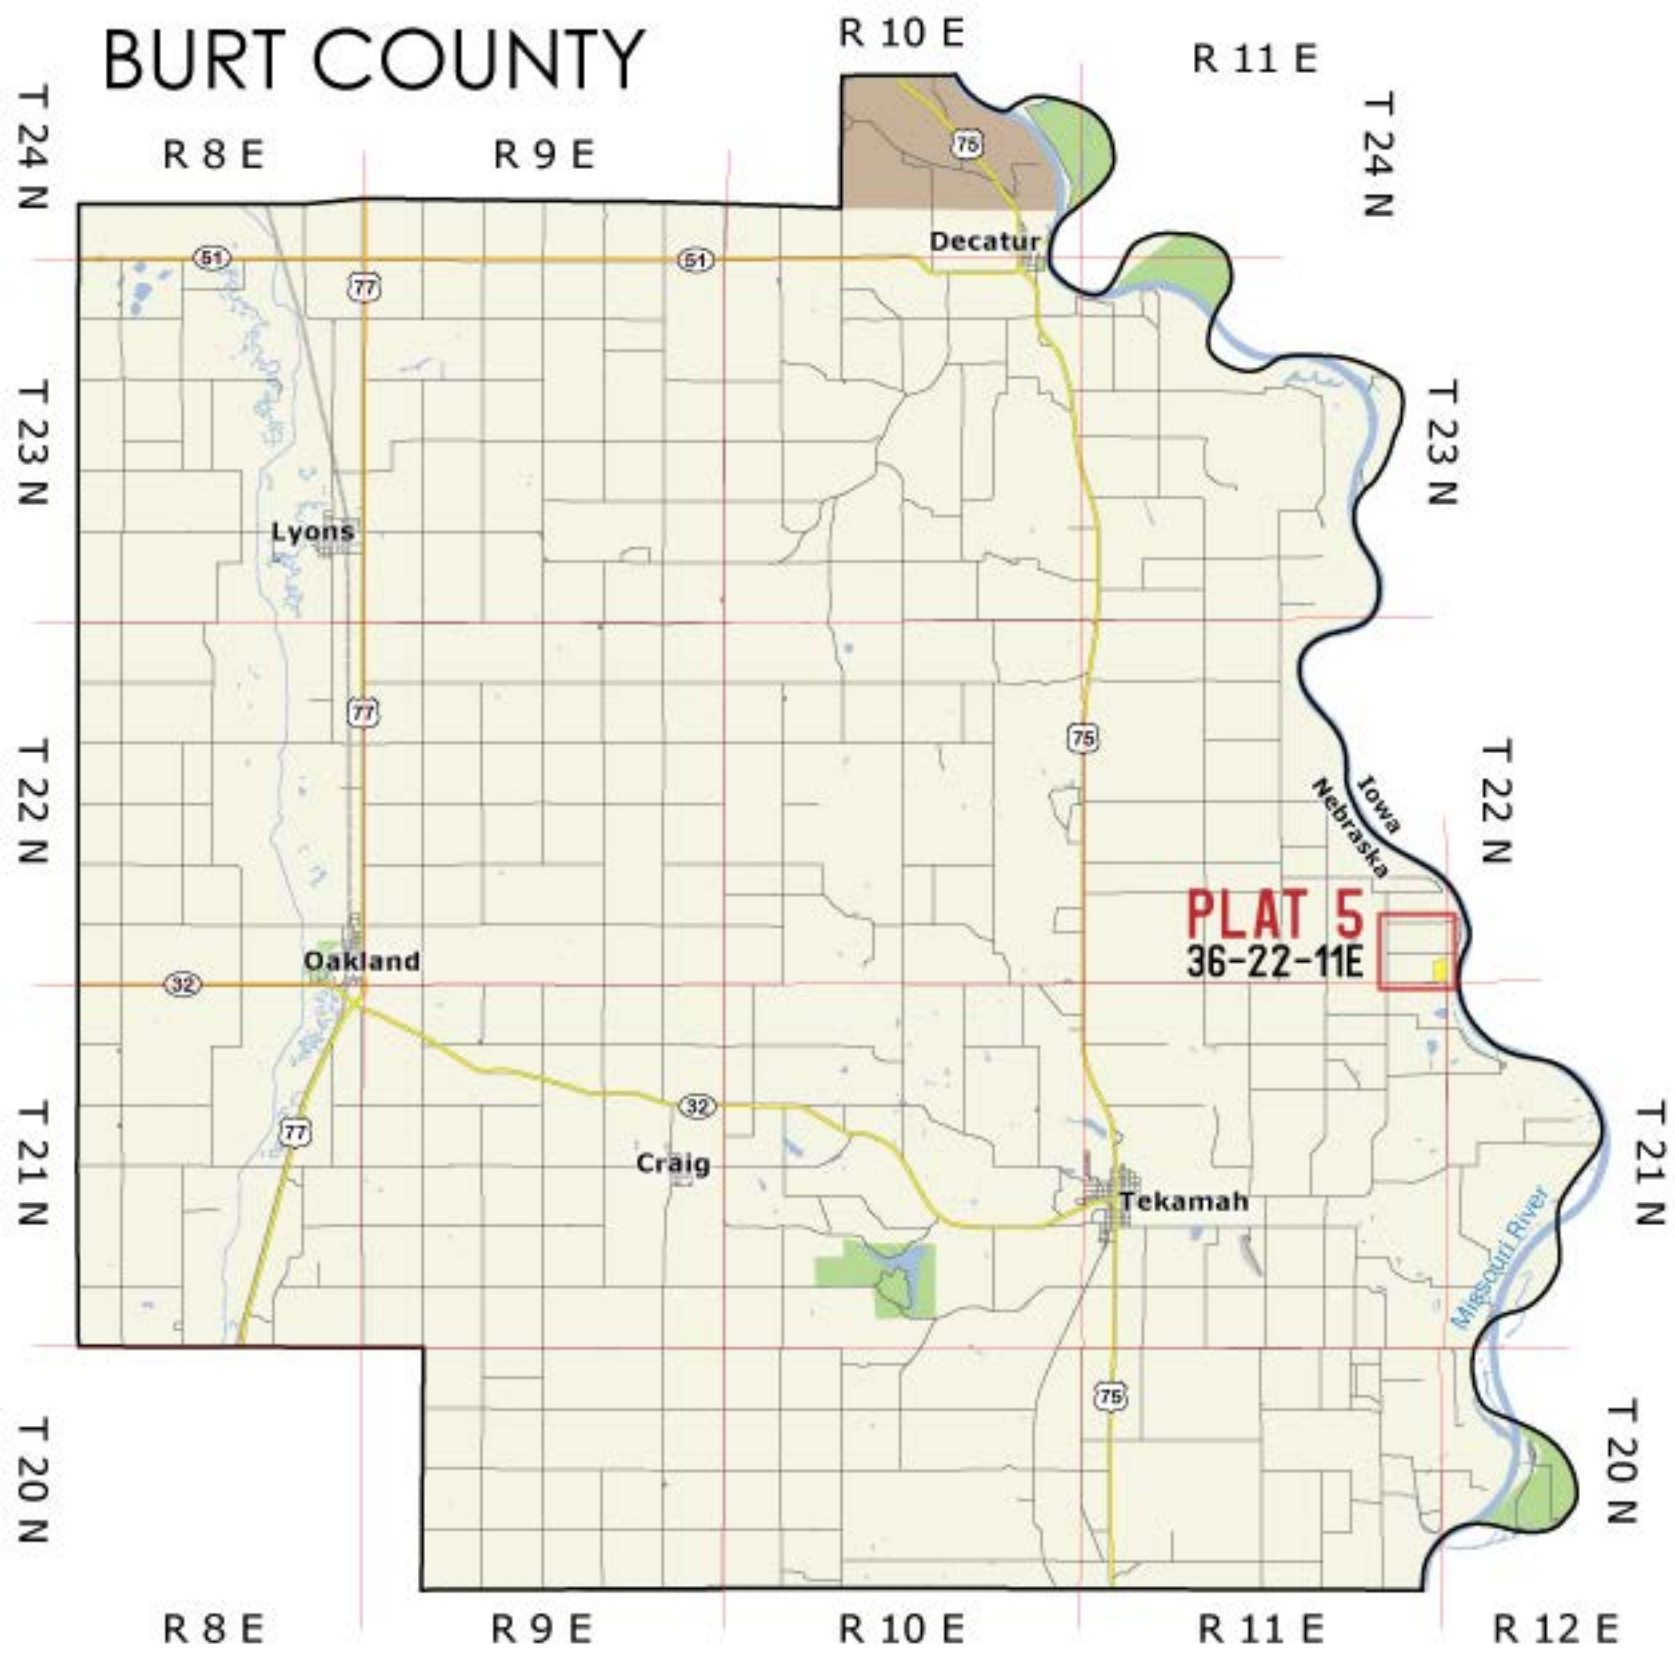

BURT COUNTY

<u>Legal</u>	<u>Lease #</u>	<u>Expiration</u>	<u>Acres</u>
Part of E2SE4 and certain former accretions thereto	110749-18	12/31/2018	59.20

Total Section Acres 59.20

Location: 4 miles north and 5 miles east of Tekamah, NE.

Best Access: Trail road (Road K) on the south of the section.